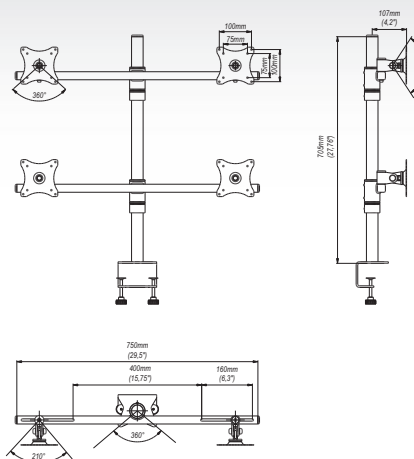

SV07 ■ Quad-LCD Desk Mount 19"-26"

Features

- 1 **ADJUSTABLE POSITION**
vertical and horizontal with 360° rotation
- 2 **CABLE ORGANISER**
- 3 **MOUNTING OPTION**
2 fixture types included

Technical Data

19"-26"

210°

min. 75x75 mm
max. 100x100 mm

40 Kg

160°

360°

Accessories

Series GDA

Series SVA

Trade Information

Index	Colour	Package	EAN
SV07c-B	■	■	5908252960545
SV07s-B	■	■	5908252960552

Package Dimensions [mm] (H x W x D)	820x190x120
Weight [Kg]	7.5